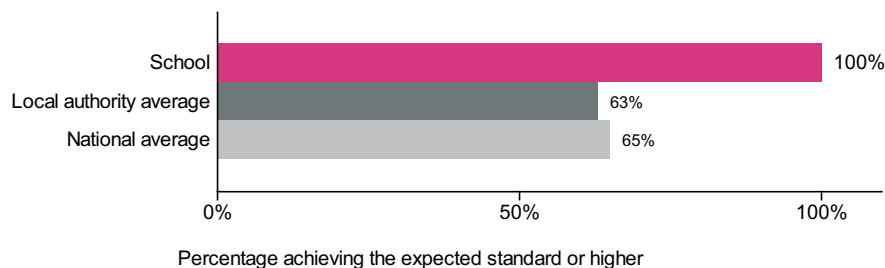

Confidence interval
-18.2 to 4.1

Maths

Number of pupils = 1

Pupils with adjusted scores = 0

Confidence interval
-7.6 to 13.4

Reading, writing and maths combined

Percentage of pupils achieving the expected standard or higher

Number of pupils = 1

Percentage of pupils achieving the higher standard

Number of pupils = 1

Average scaled score in:

Reading

Number of pupils = 1

Maths

Number of pupils = 1