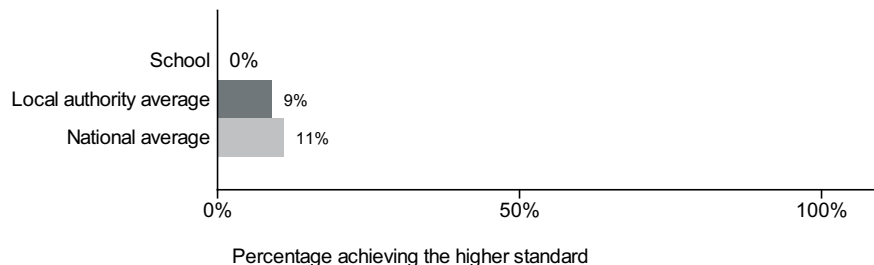

Confidence interval
-18.2 to 4.1

Maths

Number of pupils = 1

Pupils with adjusted scores = 0

Confidence interval
-7.6 to 13.4

Reading, writing and maths combined

Percentage of pupils achieving the expected standard or higher

Number of pupils = 1

Percentage of pupils achieving the higher standard

Number of pupils = 1

Average scaled score in:

Reading

Number of pupils = 1

Maths

Number of pupils = 1